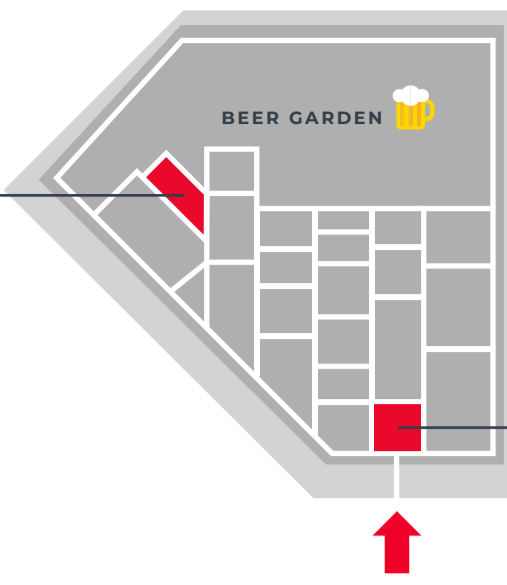

BRYSON INDUSTRIES  
B1751

WOOD PELLET PRODUCTS  
B1416

EXHIBITOR TRAIL

ENTRANCE

EMAX  
SL7026

INTERNATIONAL SOURCING

WEATHERTECH  
SL2114

FILTERBUY  
SL7131