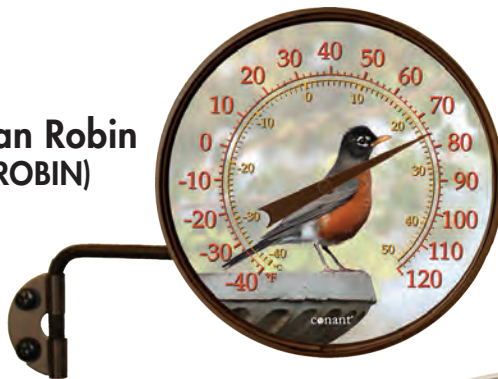

### Décor T6 Design Dials

American Robin  
(#T6 ROBIN)

Golden Retriever with  
Cherry Blossoms  
(#T6 RETRIEVER)

High Contrast Black  
(#T6 BLKSN)

Blue Jay  
(#T6 BLUEJAY)

Magothy River Sunset  
(#T6 SUNSET)