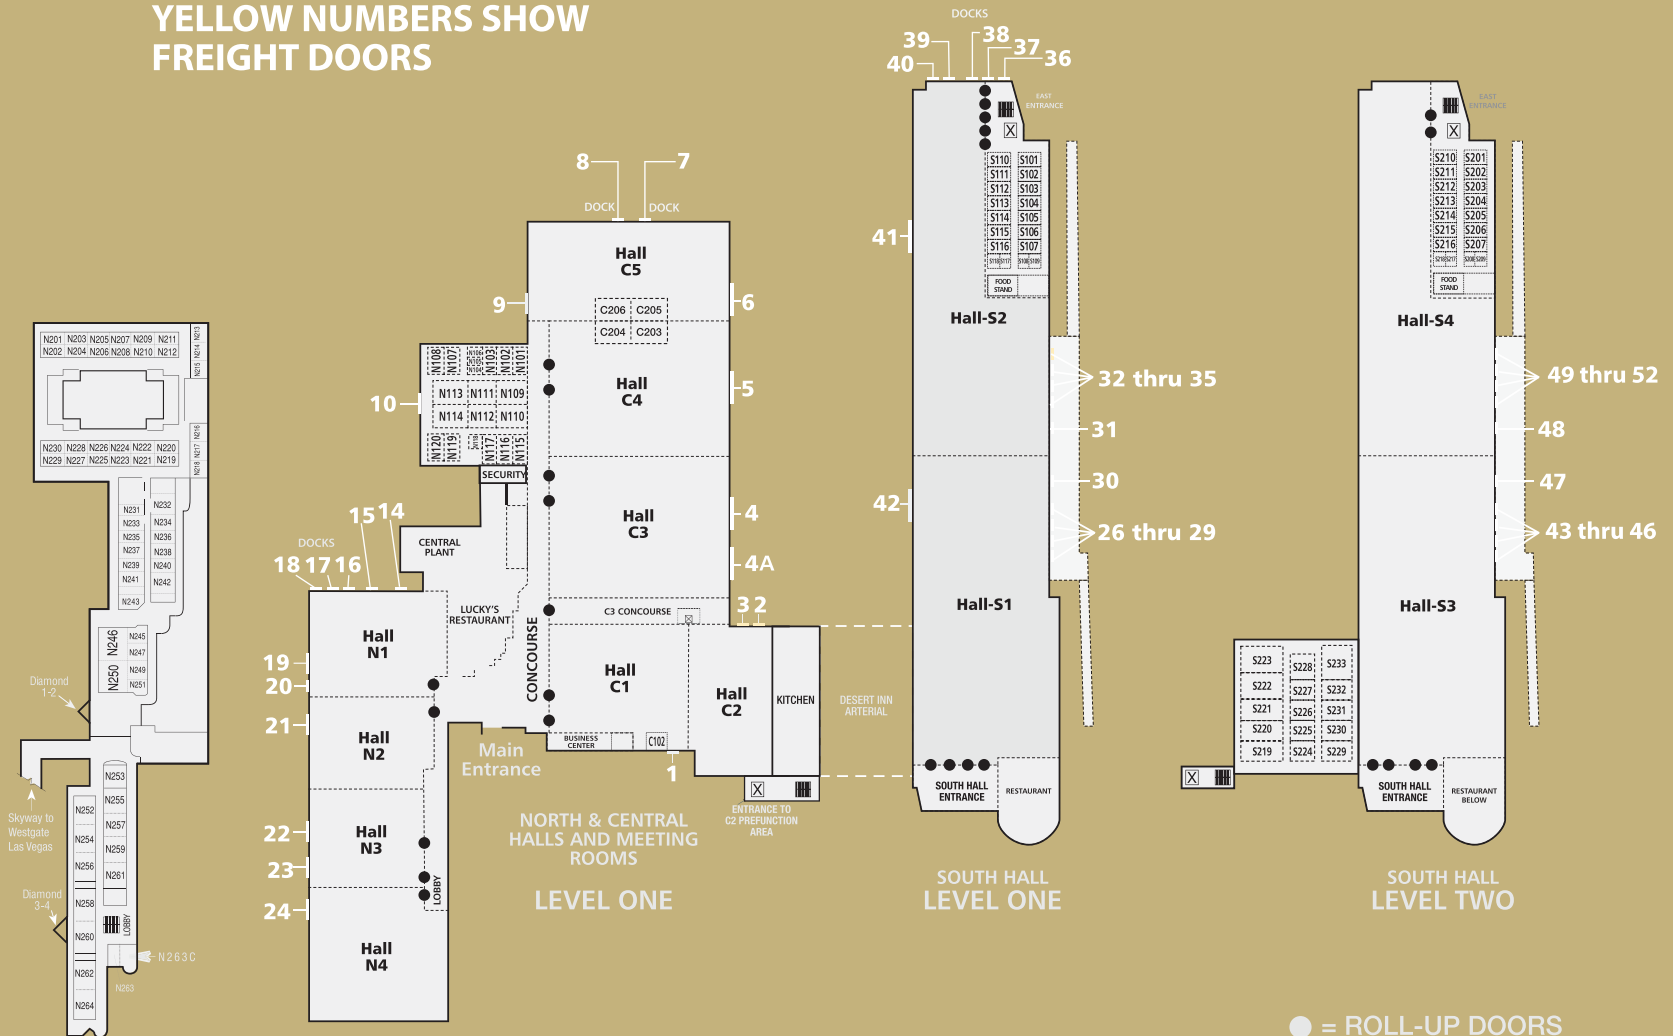

FREIGHT AND ROLL-UP DOORS

YELLOW NUMBERS SHOW
FREIGHT DOORS

- = ROLL-UP DOORS
- ⊗ = ELEVATOR
- ▨ = ESCALATOR

NORTH MEETING
ROOMS
LEVEL TWO