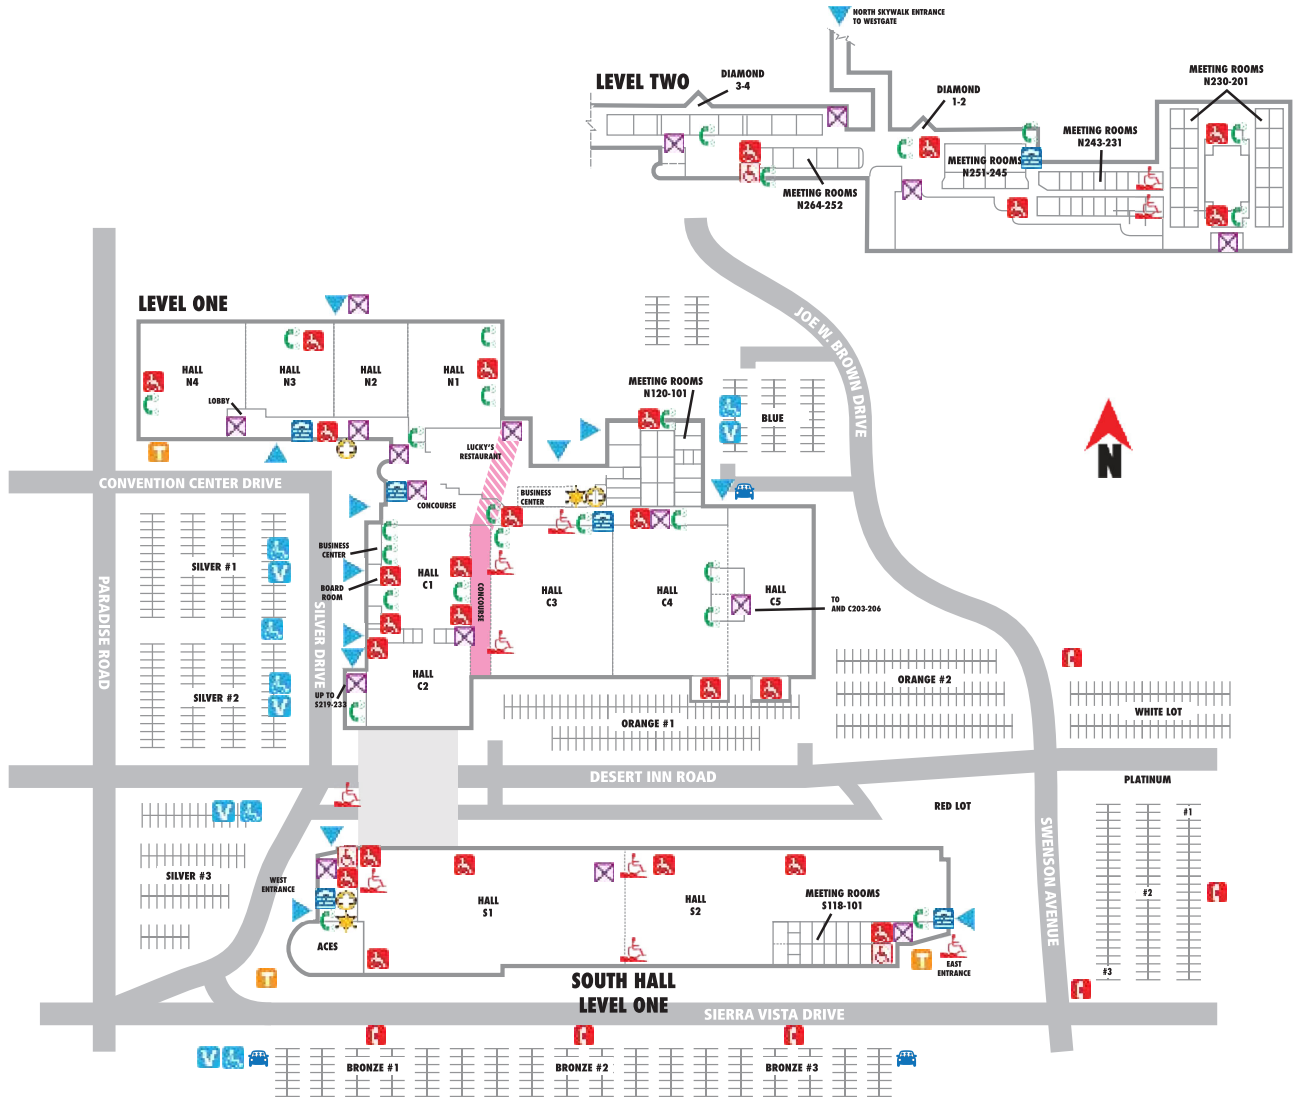

LAS VEGAS CONVENTION CENTER

ADA Accessibility Map

- | | | | |
|---|--|---|---|
|  EMERGENCY PHONES |  LVCVA SECURITY |  VAN ACCESSIBLE |  TAXI STAND |
|  RAMP |  FIRST-AID STATION |  ACCESSIBLE PARKING |  RIDESHARE |
|  RESTROOMS |  TDDs AVAILABLE |  AUTOMATIC DOOR |  ELEVATORS |
|  FAMILY RESTROOMS |  TELEPHONES (VOLUME CONTROL) |  LOWER LEVEL TO RESTROOMS, PHONES, FOOD STAND |  LOWER LEVEL ACCESS TO ELEVATOR |