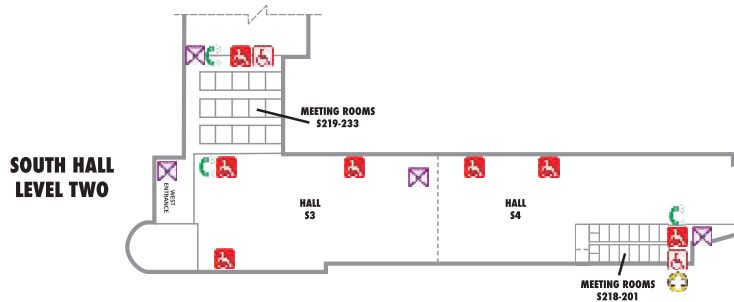

LAS VEGAS CONVENTION CENTER

ADA Accessibility Map

- | | | | |
|---|--|---|---|
|  EMERGENCY PHONES |  LVCVA SECURITY |  VAN ACCESSIBLE |  TAXI STAND |
|  RAMP |  FIRST-AID STATION |  ACCESSIBLE PARKING |  RIDESHARE |
|  RESTROOMS |  TDDs AVAILABLE |  AUTOMATIC DOOR |  ELEVATORS |
|  FAMILY RESTROOMS |  TELEPHONES (VOLUME CONTROL) |  LOWER LEVEL TO RESTROOMS, PHONES, FOOD STAND |  LOWER LEVEL ACCESS TO ELEVATOR |