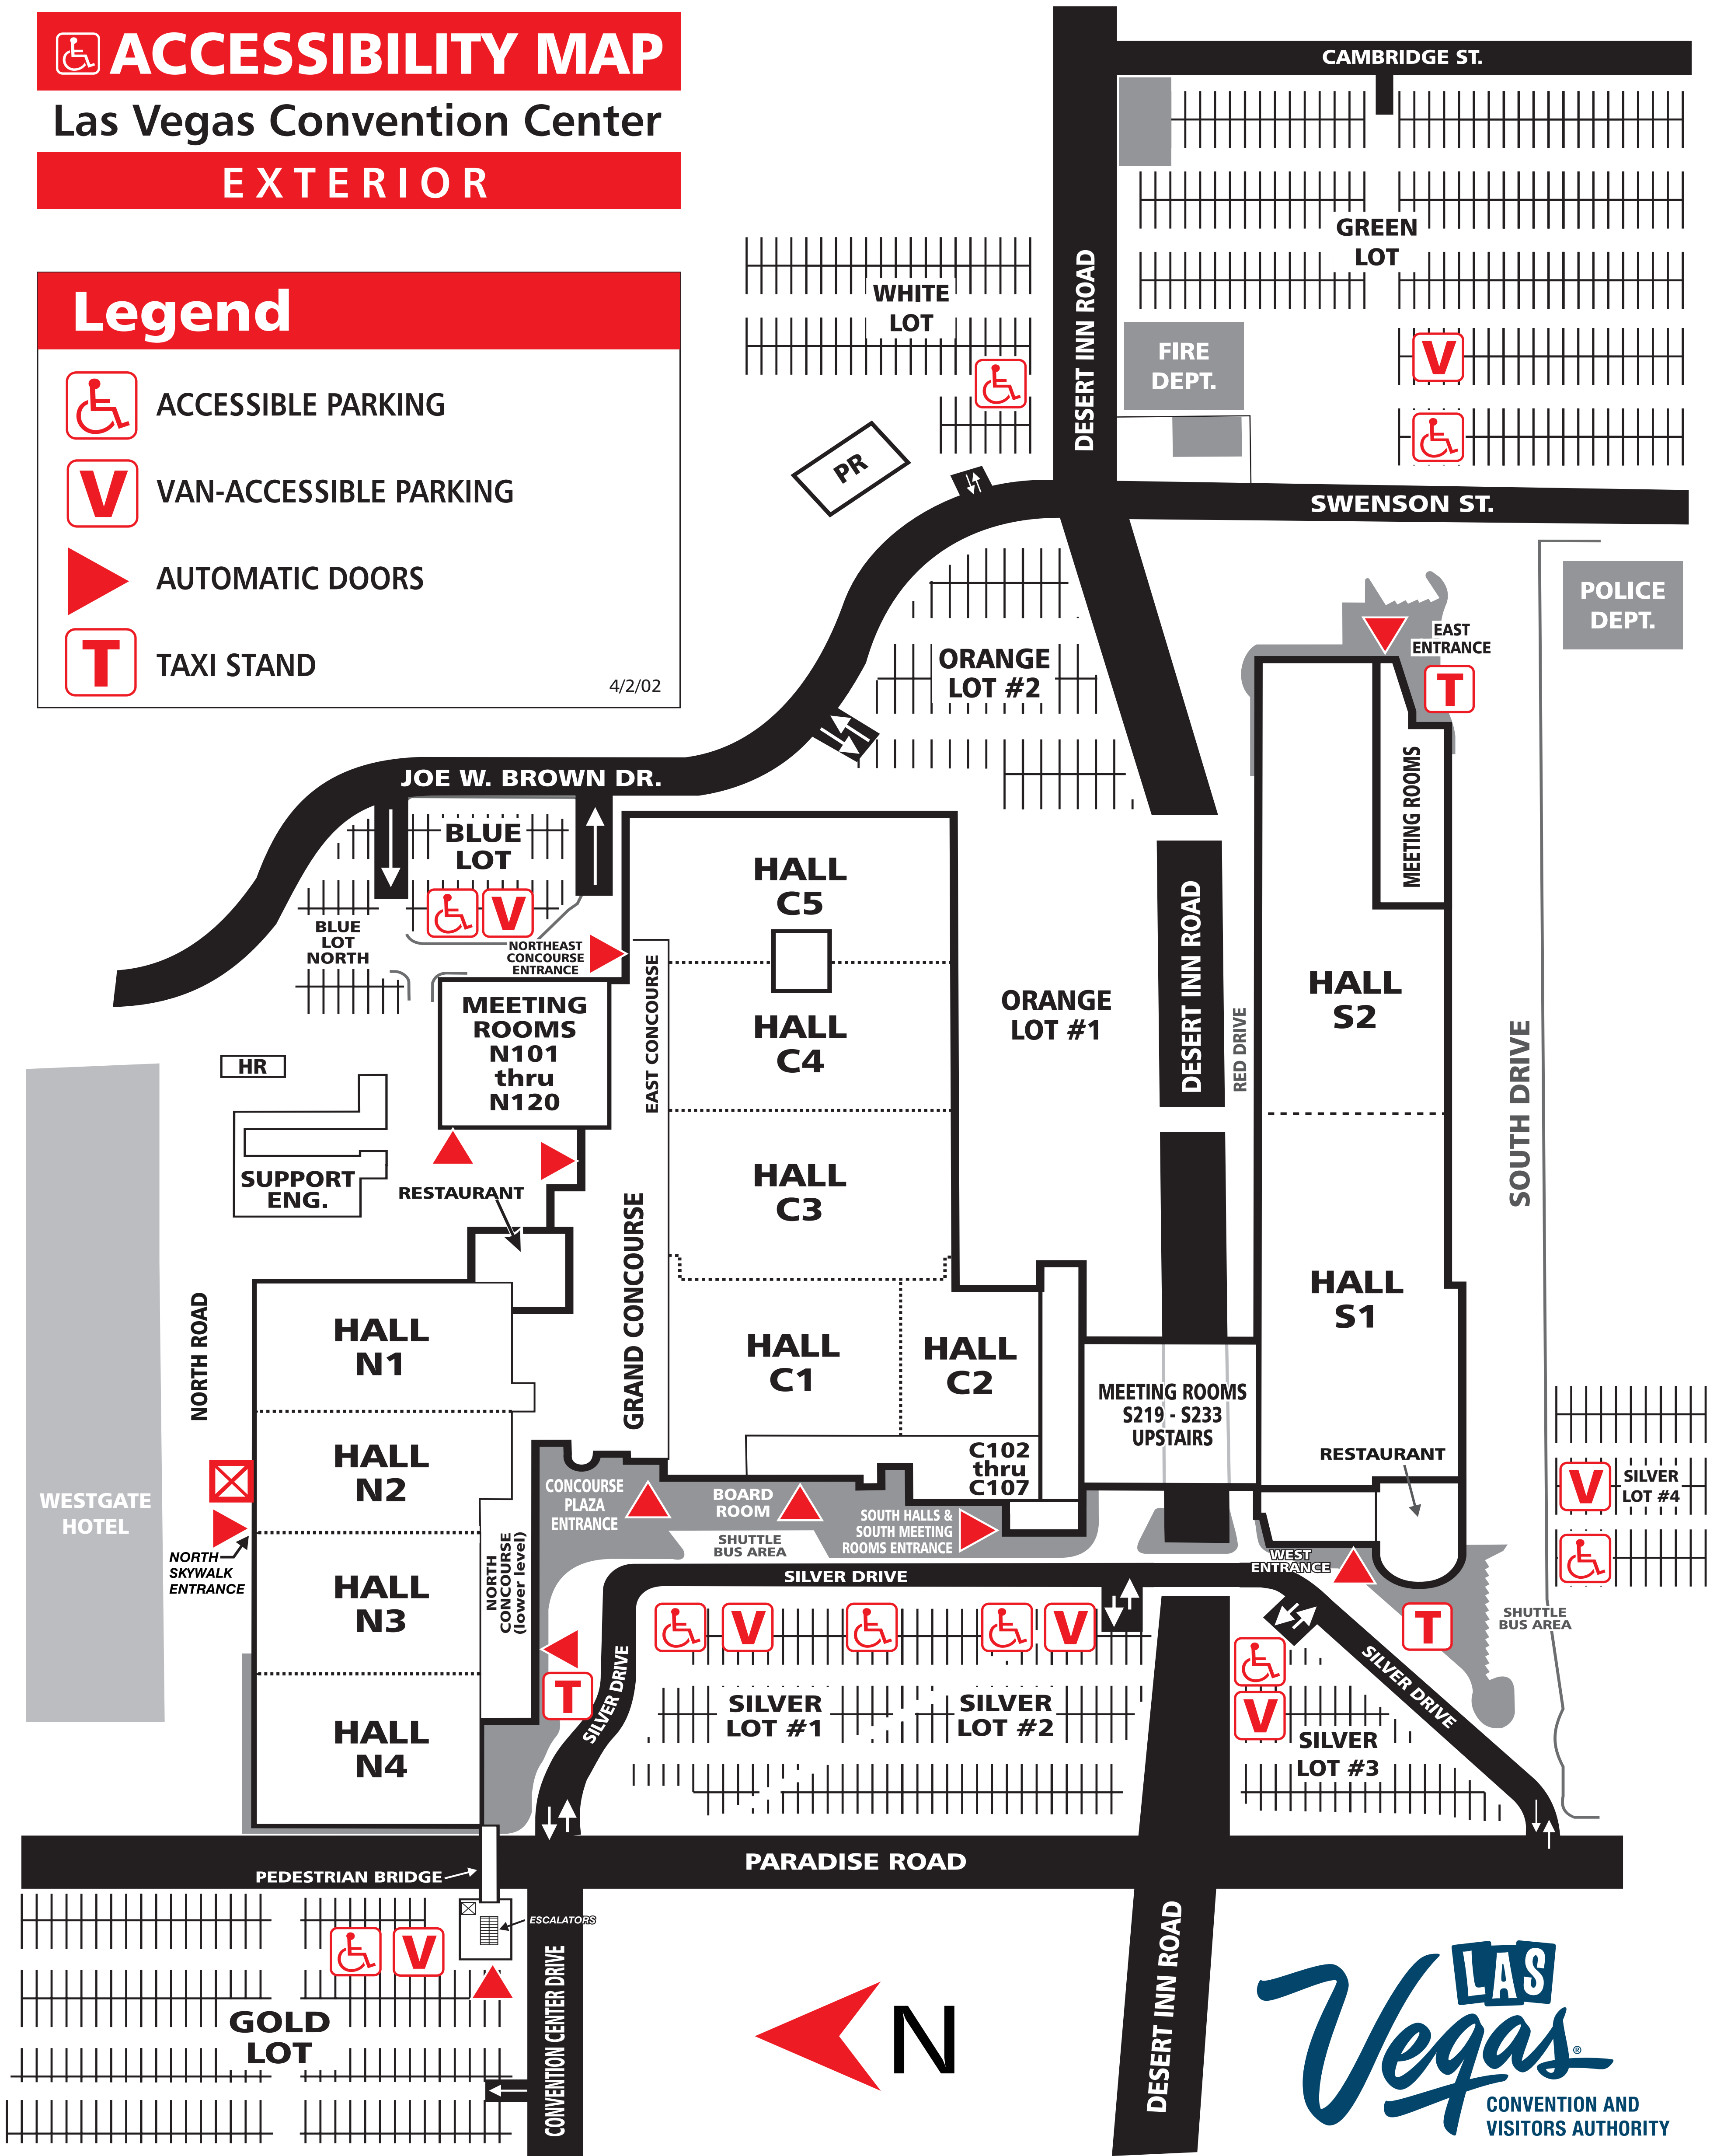

ACCESSIBILITY MAP

Las Vegas Convention Center

EXTERIOR

Legend

ACCESSIBLE PARKING

VAN-ACCESSIBLE PARKING

AUTOMATIC DOORS

TAXI STAND

4/2/02

Las Vegas Convention Center