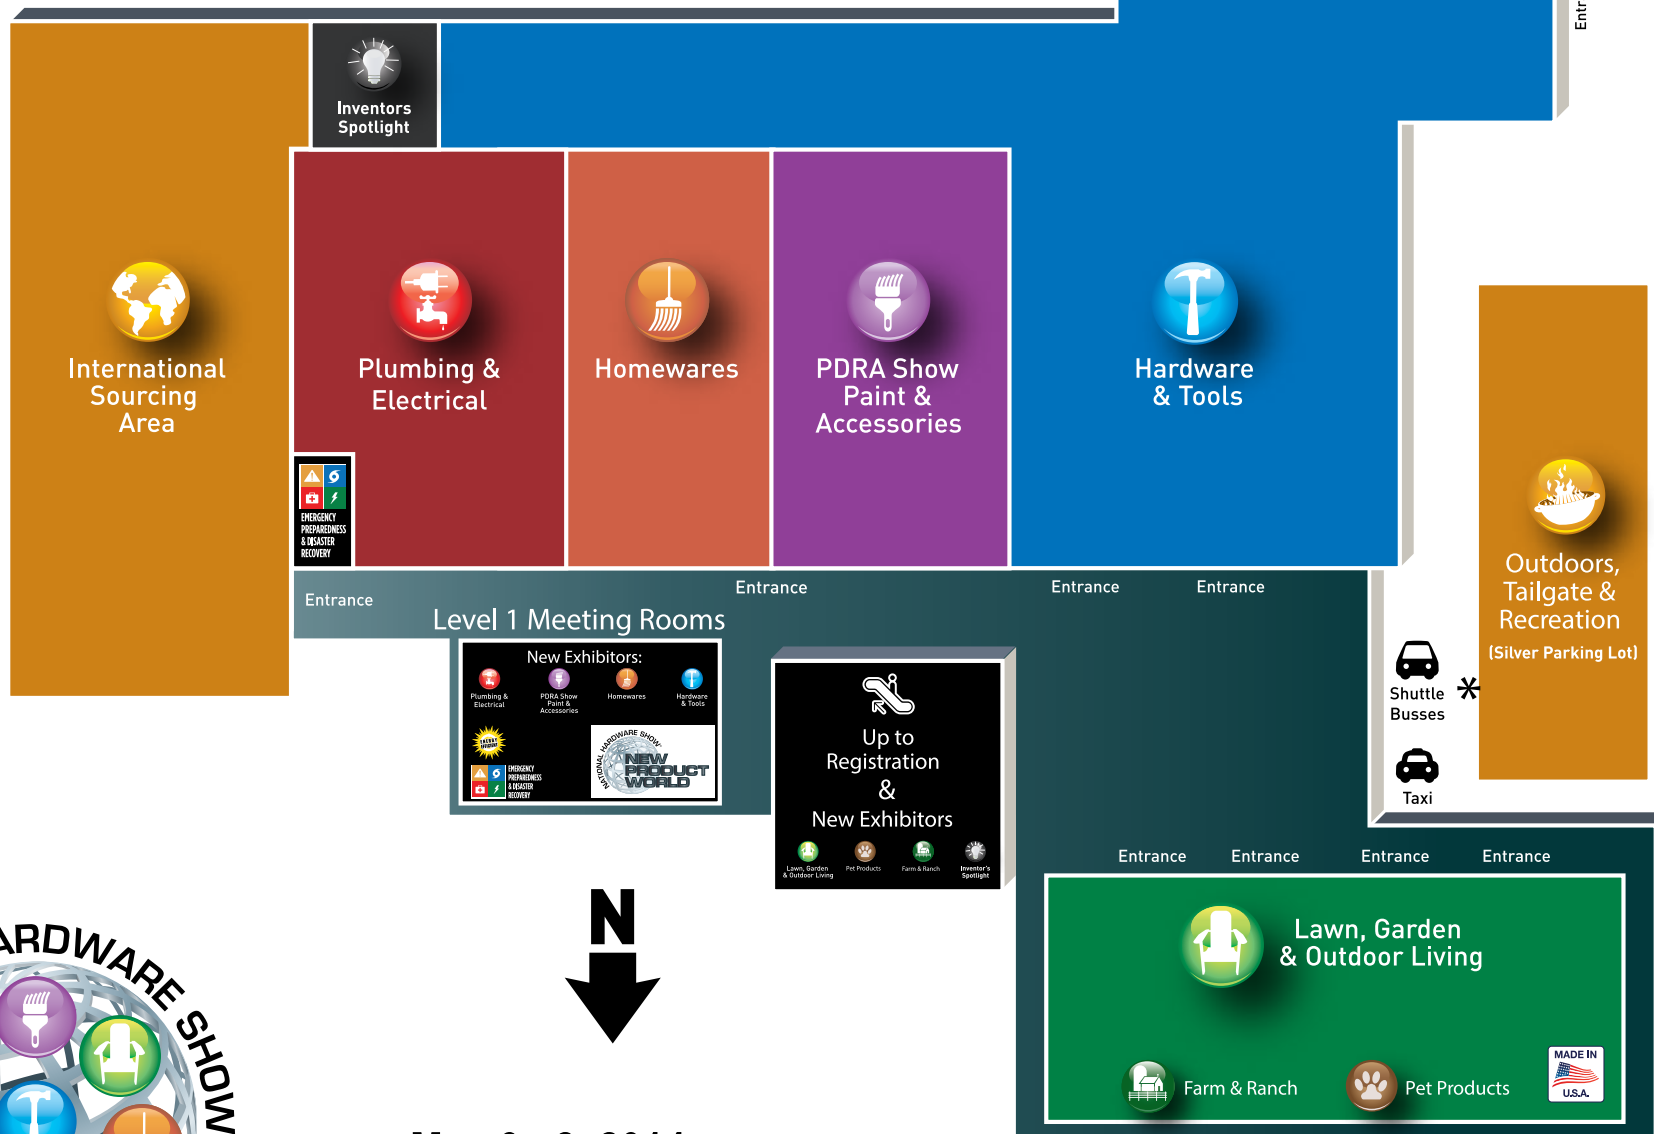

LANCASTER SHOW AT RIVIERA	CONTINUOUS LOOP TO/FROM LVCC NORTH & RIVIERA
Wednesday, 5/7	12:00 pm - 6:00 pm
Thursday, 5/8	8:00 am - 12:00 pm

AIRPORT SERVICE	DEPARTING LVCC NORTH TO McCARRAN AIRPORT EVERY 30 MINUTES
Wednesday, 5/7	10:30 am - 5:30 pm
Thursday, 5/8	10:30 am - 3:30 pm

Shuttle Managed by **CMAC** [www.cmac.net](http://www.cmac.net)

## HOTEL LOCATOR

HOTEL	ROUTE #	BOARDING POINT
Bally's.....	2	Flamingo Road Entrance
Bellagio .....	2	Tour Bus Area
Cosmopolitan .....	2	Tour Bus Area
Courtyard Marriott .....	WD	Walking Distance, No Shuttle Required
Embassy Suites Convention Center .....	WD	Walking Distance, No Shuttle Required
Flamingo Las Vegas.....	2	At Bally's, Flamingo Road Entrance
Hard Rock Hotel.....	6	Front Entrance
Harrah's .....	4	Bus Departure Area
Hilton Grand Vacation Suites LV.....	7	Curbside on Karen
Las Vegas Marriott .....	WD	Walking Distance, No Shuttle Required
LVH Hotel & Casino.....	WD	Walking Distance, No Shuttle Required
Mirage.....	3	Tour Bus Area
New York New York.....	1	North Entrance
Paris.....	2	At Bally's, Flamingo Road Entrance
Planet Hollywood .....	1	Tour Bus Area
Renaissance Las Vegas.....	WD	Walking Distance, No Shuttle Required
Residence Inn Convention Center.....	WD	Walking Distance, No Shuttle Required
Riviera.....	5	Convention Center Entrance
Treasure Island .....	3	Tour Bus Area
Venetian/Palazzo .....	3	Sands Tour Bus Area
Wynn.....	4	South Gate Entrance

## SHOW FLOOR OVERVIEW

Central Hall: Booths 100 - 8,999

May 6 - 8, 2014  
Las Vegas Convention Center  
Las Vegas, NV

North Hall: Booths 10,000 - 12,999

\* Lancaster Paint Show co-located at the Riviera Hotel Casino