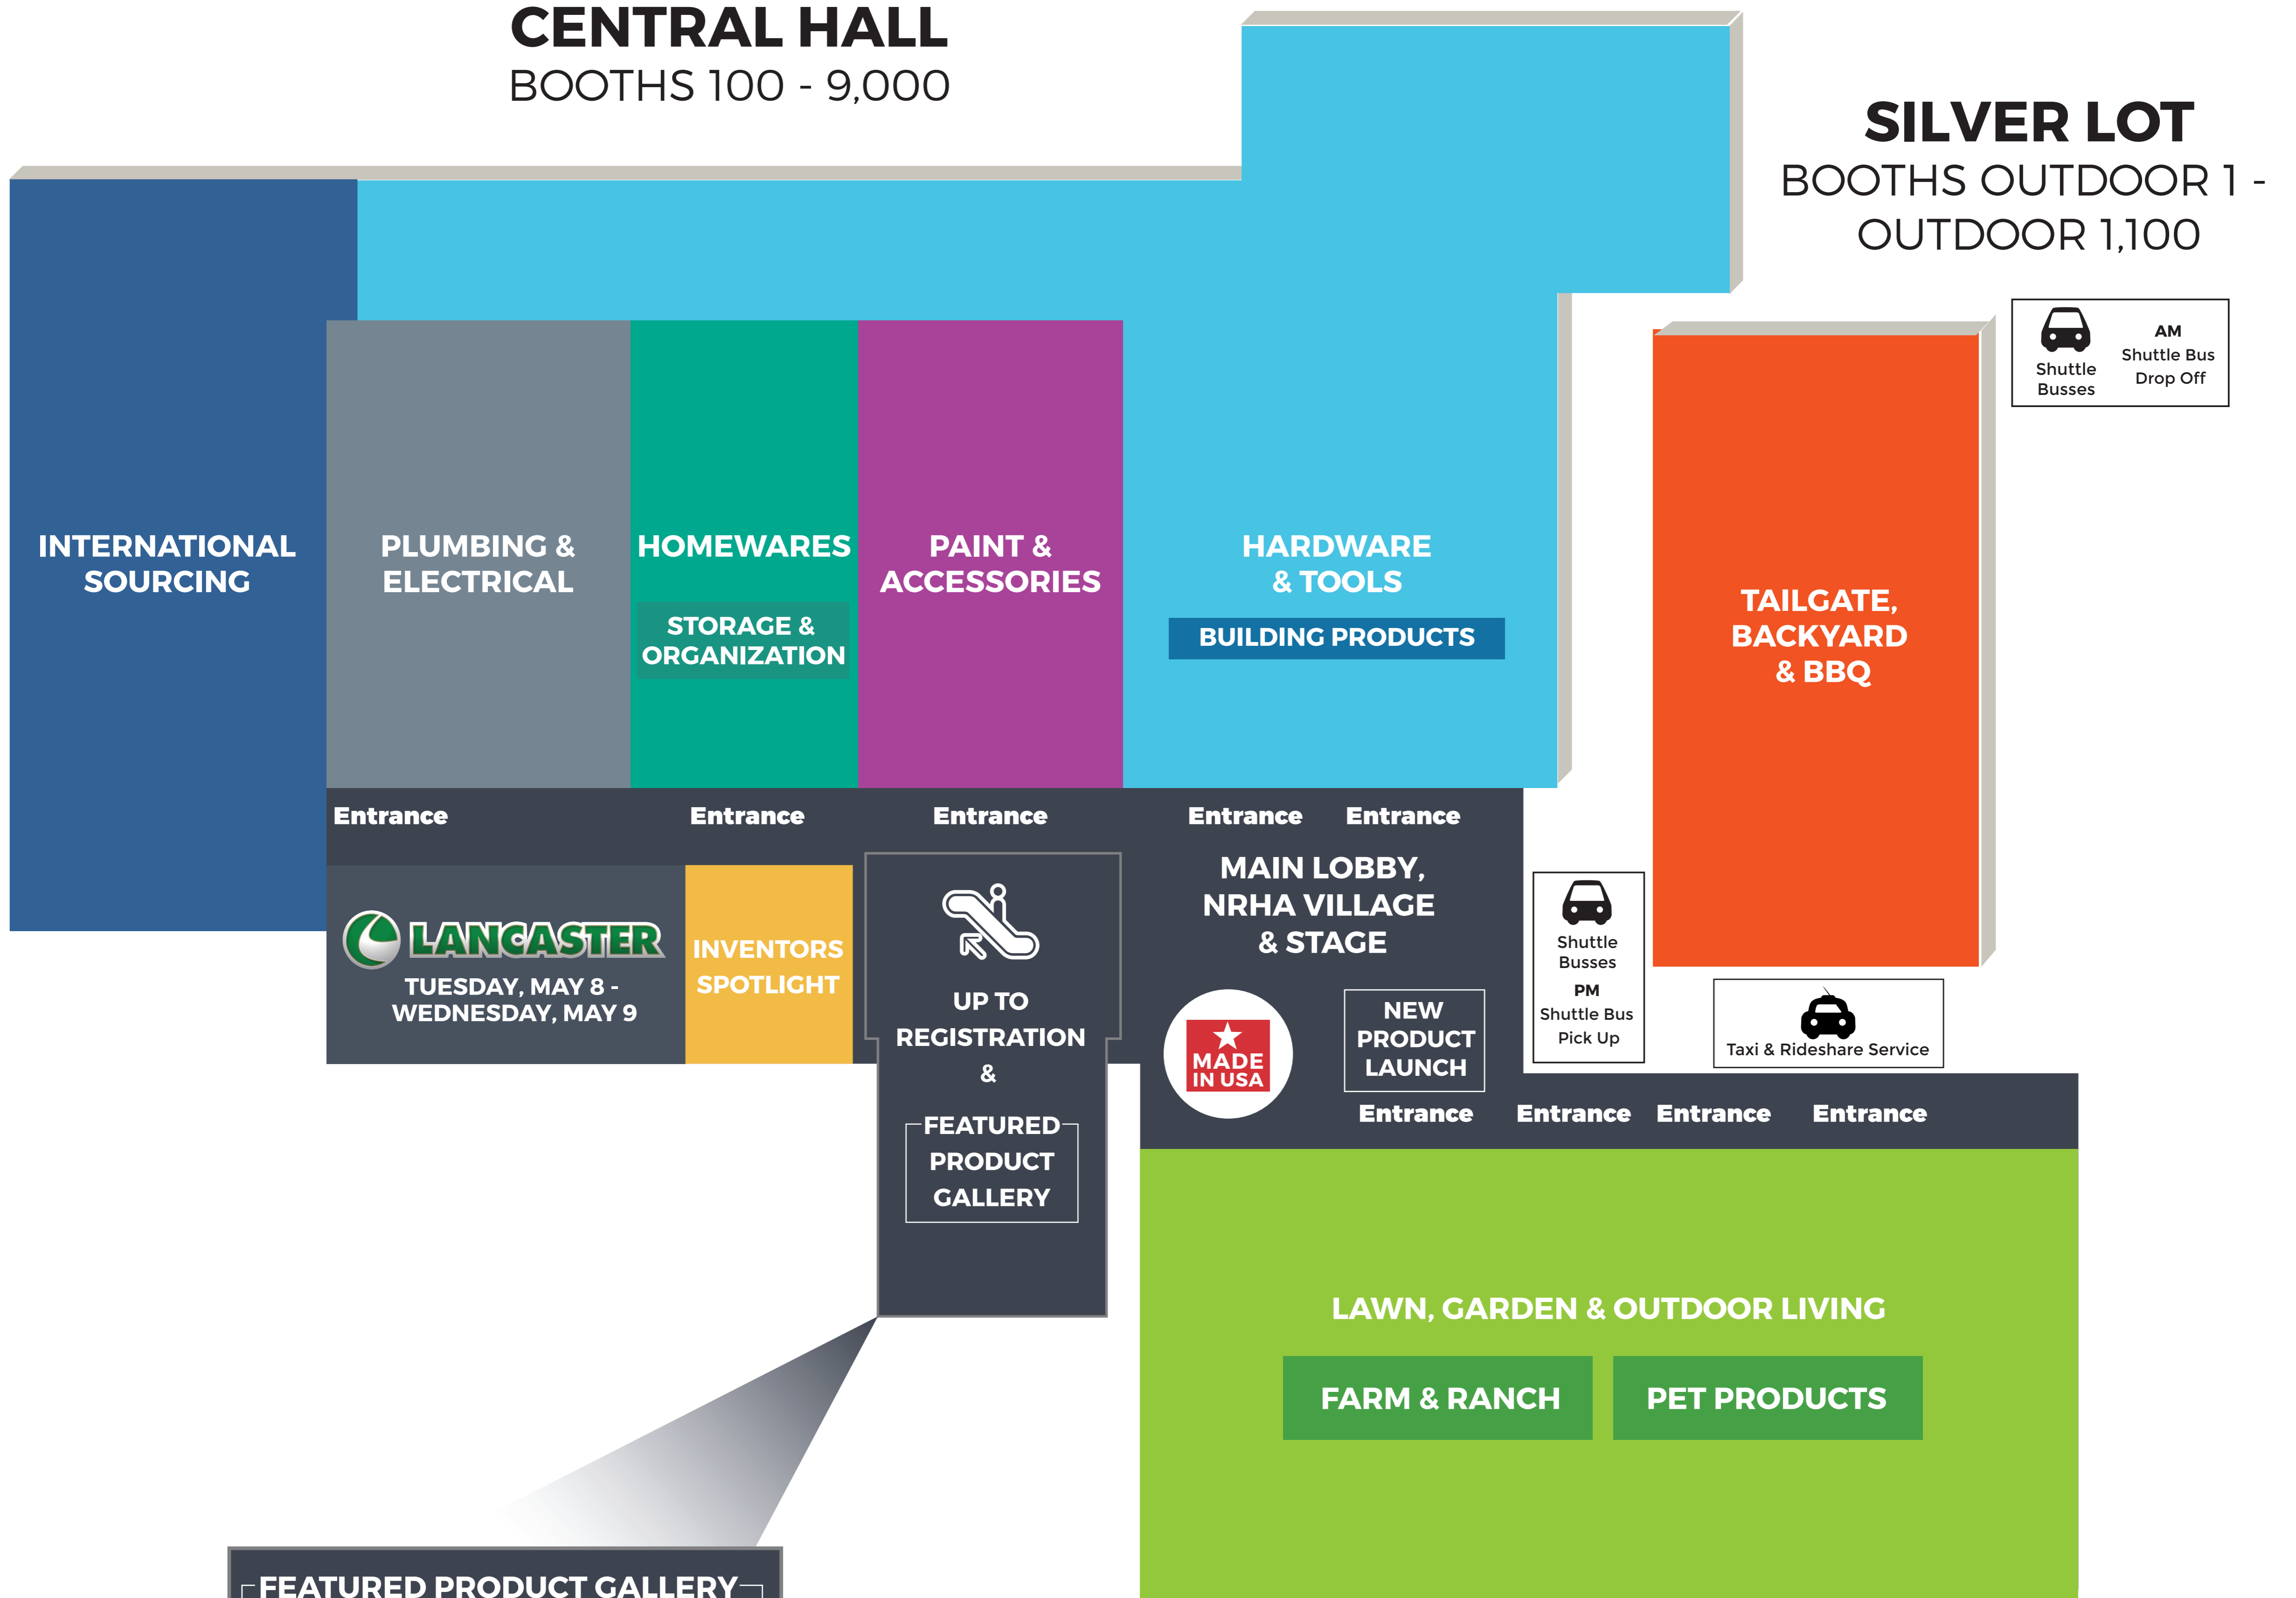

NATIONAL HARDWARE SHOW

May 8 - 10, 2018
Las Vegas Convention Center

CENTRAL HALL

BOOTHS 100 - 9,000

SILVER LOT

BOOTHS OUTDOOR 1 -
OUTDOOR 1,100

 Shuttle Buses
 AM Shuttle Bus Drop Off

 Shuttle Buses
 PM Shuttle Bus Pick Up

 Taxi & Rideshare Service

FEATURED PRODUCT GALLERY
FEATURING:

- NEW PRODUCT WORLD
- LAWN, GARDEN & OUTDOOR LIVING
- AWARDS DISPLAY
- HOMEWARES AWARDS DISPLAY

INTRODUCING:
SMART HOME
VIRTUAL REALITY EXPERIENCE

NORTH HALL

BOOTHS 10,000 - 13,000